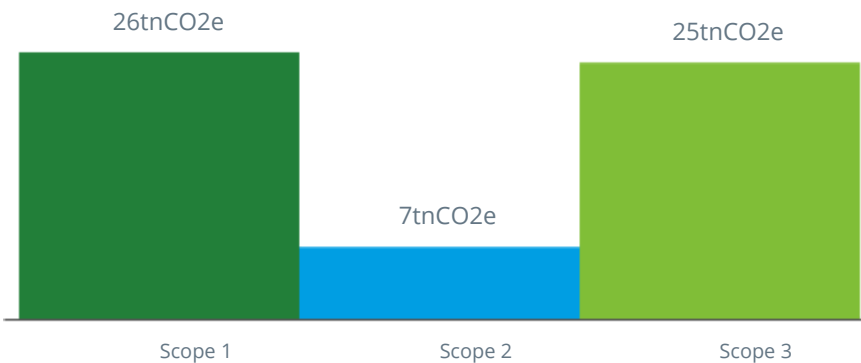

14 tnCO₂e/M£

Your 2020 Carbon intensity by revenue

Graphic Image Films Carbon Footprint Benchmark

The GHG Emissions by:

The Carbon Sequestered by:

The GHG Avoided by:

58 tnCO₂e

=

13

Passenger vehicles driven for one year

962

Tree seedlings grown for 10 years

20

Tons of waste recycled instead of landfilled

Graphic Image Films Carbon Breakdown by Scope

● Scope 1: 26 tnCO₂e

● Scope 2: 7 tnCO₂e

● Scope 3: 25 tnCO₂e

Graphic Image Films Carbon Breakdown by Activity

● Energy: 25 tnCO₂e

● Transport: 10 tnCO₂e

● Products & Services: 16 tnCO₂e

● Waste: 7 tnCO₂e